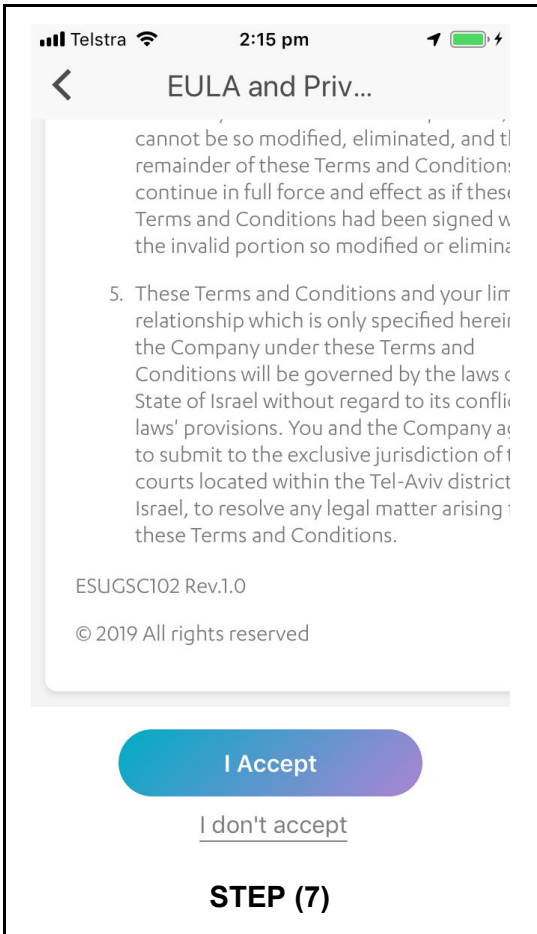

iOS - EPA Care Active mobile app configuration

 <p>STEP (1) Select & Run Care@Home</p>	 <p>STEP (2) Select OK</p>
 <p>STEP (3)</p>	 <p>STEP (4)</p>

STEP (7)

STEP (8)

STEP (9)

STEP (10)