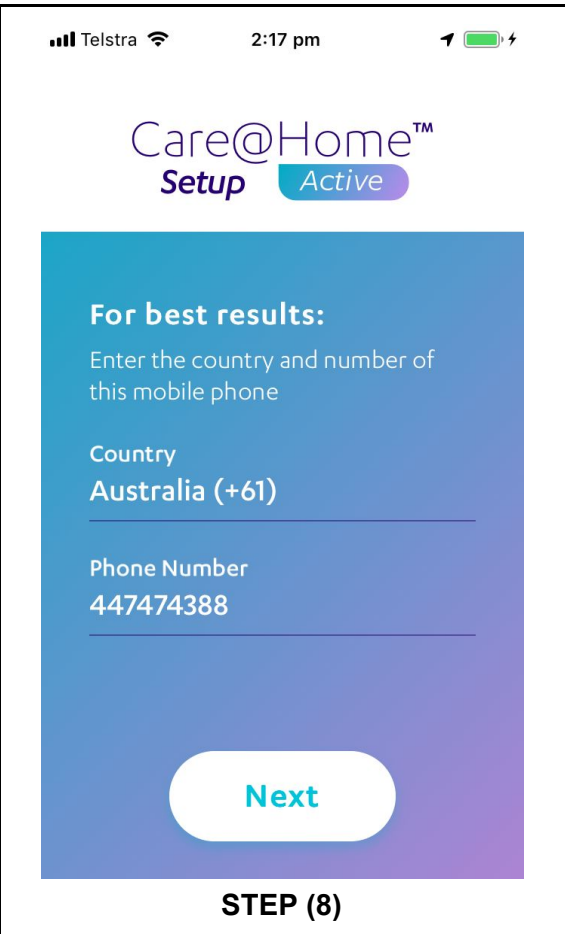

iOS - EPA Care Active mobile app configuration

 <p>STEP (1) Select & Run Care@Home</p>	 <p>STEP (2) Select OK</p>
 <p>STEP (3)</p>	 <p>STEP (4)</p>

STEP (7)

STEP (8)

STEP (9)

STEP (10)