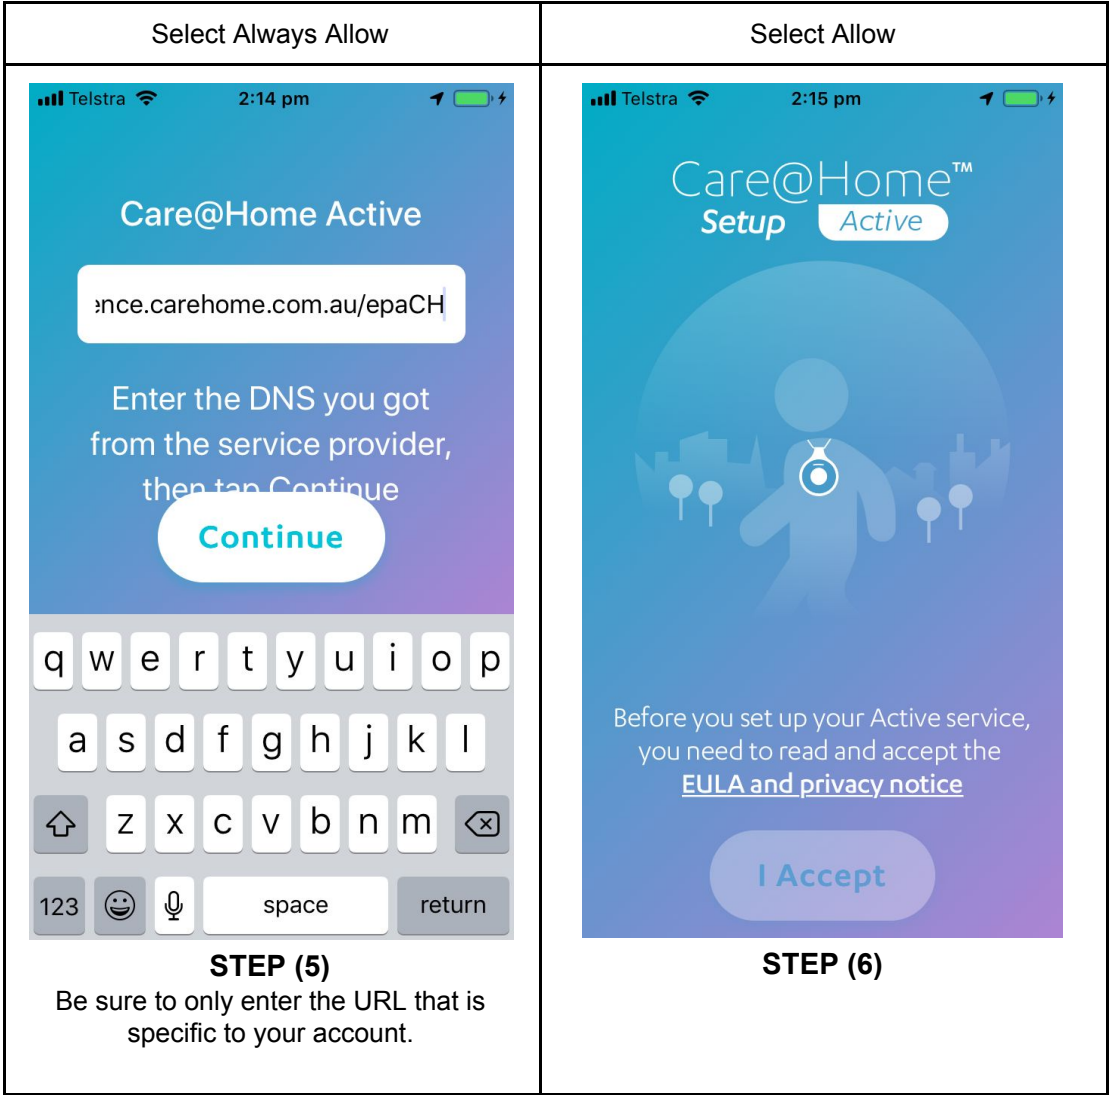

iOS - EPA Care Active mobile app configuration

 <p>STEP (1) Select & Run Care@Home</p>	 <p>STEP (2) Select OK</p>
 <p>STEP (3)</p>	 <p>STEP (4)</p>

STEP (7)

STEP (8)

STEP (9)

STEP (10)