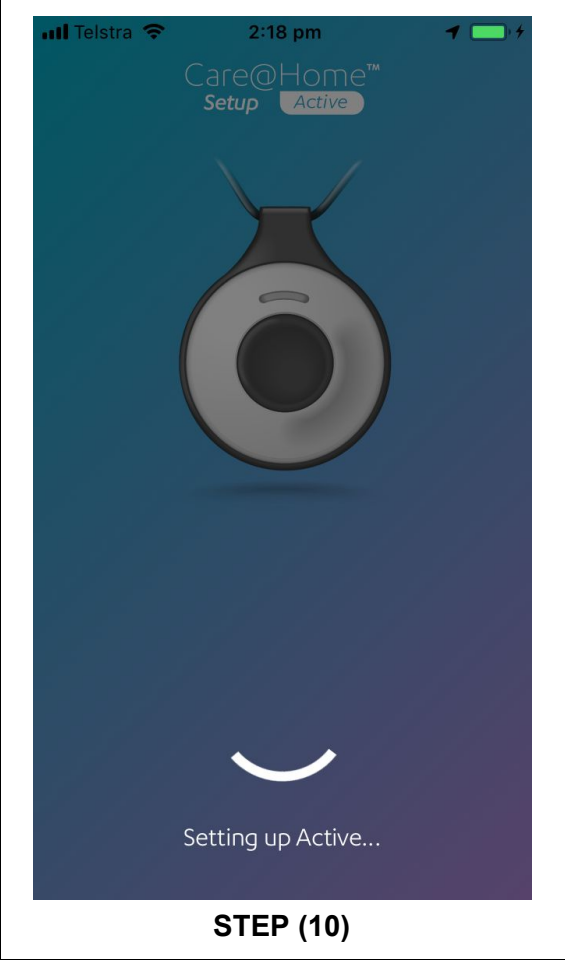

iOS - EPA Care Active mobile app configuration

 <p>STEP (1) Select & Run Care@Home</p>	 <p>STEP (2) Select OK</p>
 <p>STEP (3)</p>	 <p>STEP (4)</p>

STEP (7)

STEP (8)

STEP (9)

STEP (10)