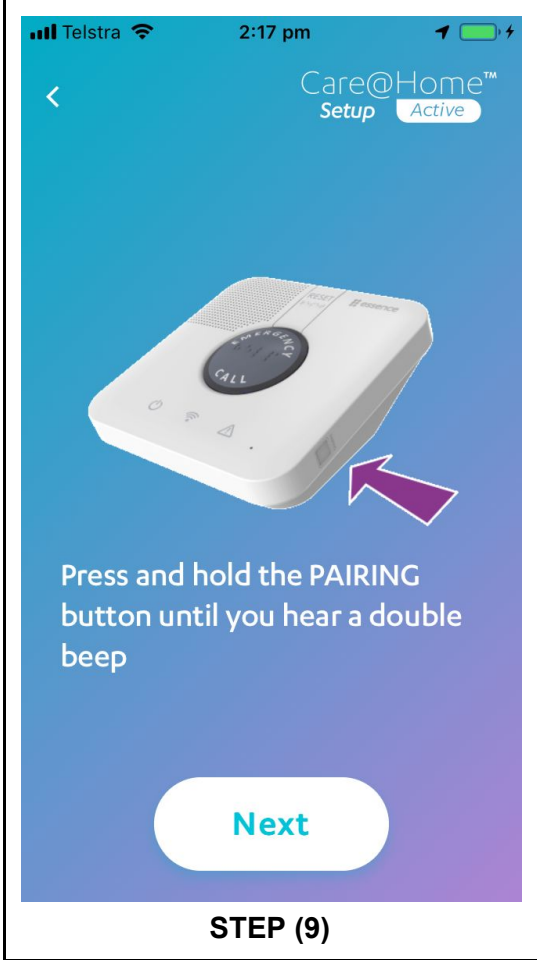

iOS - EPA Care Active mobile app configuration

 <p>STEP (1) Select & Run Care@Home</p>	 <p>STEP (2) Select OK</p>
 <p>STEP (3)</p>	 <p>STEP (4)</p>

STEP (7)

STEP (8)

STEP (9)

STEP (10)